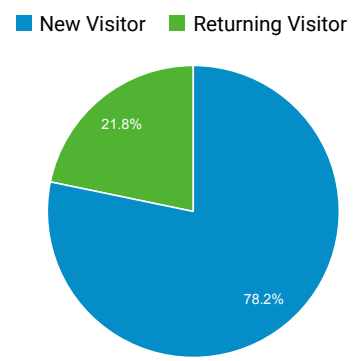

Audience Overview

All Users
100.00% Users

Jul 1, 2018 - Sep 30, 2018

Overview

Language	Users	% Users
1. en-us	22,023	67.65%
2. ar	6,362	19.54%
3. en-gb	2,112	6.49%
4. ar-ae	775	2.38%
5. fr	216	0.66%
6. en-ca	143	0.44%
7. fr-fr	138	0.42%
8. ar-eg	111	0.34%
9. en	97	0.30%
10. ar-sa	80	0.25%