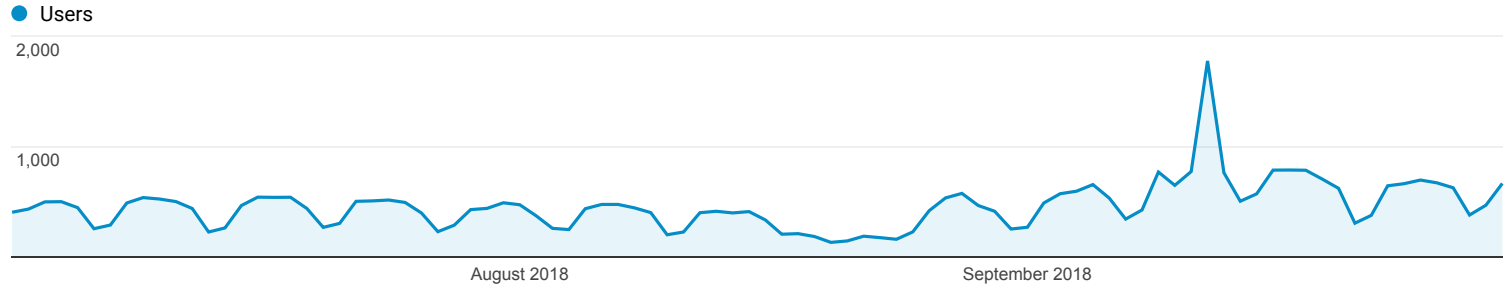

Audience Overview

All Users
100.00% Users

Jul 1, 2018 - Sep 30, 2018

Overview

Language	Users	% Users
1. en-us	22,023	67.65%
2. ar	6,362	19.54%
3. en-gb	2,112	6.49%
4. ar-ae	775	2.38%
5. fr	216	0.66%
6. en-ca	143	0.44%
7. fr-fr	138	0.42%
8. ar-eg	111	0.34%
9. en	97	0.30%
10. ar-sa	80	0.25%