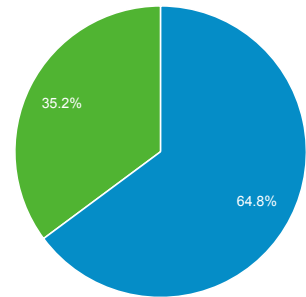

Jan 1, 2015 - Mar 31, 2015

Audience Overview

All Sessions
100.00%

Overview

Sessions
35,261

Users
24,696

Pageviews
123,022

Pages / Session
3.49

Avg. Session Duration
00:03:47

Bounce Rate
45.15%

% New Sessions
64.66%

■ New Visitor ■ Returning Visitor

Language	Sessions	% Sessions
1. en-us	22,267	63.15%
2. ar	6,760	19.17%
3. en-gb	2,403	6.81%
4. ar-ae	1,168	3.31%
5. fr	571	1.62%
6. ar-eg	400	1.13%
7. ar-sa	392	1.11%
8. c	243	0.69%
9. en	200	0.57%
10. (not set)	139	0.39%