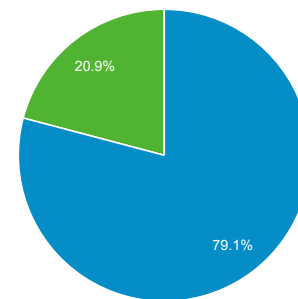

Users

29,215

New Users

27,209

Sessions

42,829

Number of Sessions per User

1.47

Pageviews

175,105

Pages / Session

4.09

Avg. Session Duration

00:03:39

Bounce Rate

50.63%

New Visitor Returning Visitor