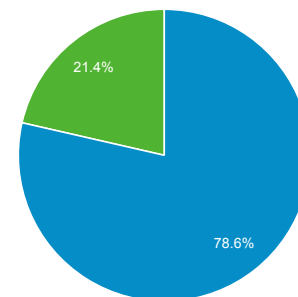

Audience Overview

Jan 1, 2019 - Mar 31, 2019

All Users
100.00% Users

Overview

Users
29,441

New Users
27,027

Sessions
43,465

Number of Sessions per User
1.48

Pageviews
172,986

Pages / Session
3.98

Avg. Session Duration
00:03:50

Bounce Rate
50.05%

■ New Visitor ■ Returning Visitor

Language	Users	% Users
1. en-us	20,740	70.30%
2. ar	4,373	14.82%
3. en-gb	2,124	7.20%
4. ar-ae	816	2.77%
5. fr-fr	242	0.82%
6. en-ca	144	0.49%
7. ar-eg	131	0.44%
8. fr	120	0.41%
9. en	118	0.40%
10. ar-sa	107	0.36%