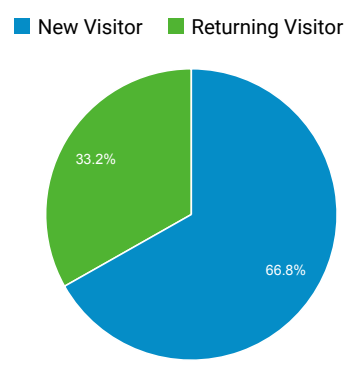

Jul 1, 2016 - Sep 30, 2016

Audience Overview

All Users
100.00% Sessions

Overview

Sessions 33,446	Users 24,011	Pageviews 105,384
Pages / Session 3.15	Avg. Session Duration 00:03:45	Bounce Rate 47.42%
% New Sessions 66.65%		