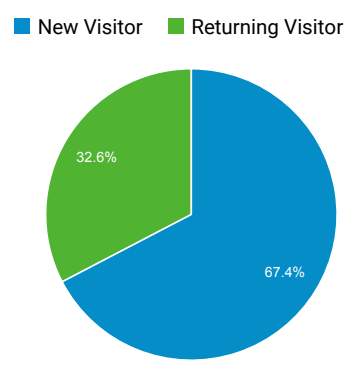

Audience Overview

Apr 1, 2016 - Jun 30, 2016

All Users
100.00% Sessions

Overview

Sessions 29,997	Users 22,075	Pageviews 90,728
Pages / Session 3.02	Avg. Session Duration 00:03:25	Bounce Rate 48.77%
% New Sessions 67.21%		