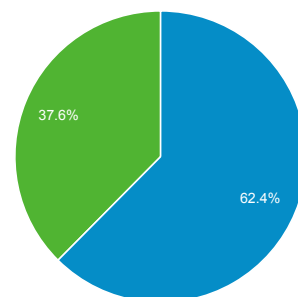

Jul 1, 2015 - Sep 30, 2015

Audience Overview

All Sessions
100.00%

Overview

Sessions
29,599

Users
20,626

Pageviews
96,422

Pages / Session
3.26

Avg. Session Duration
00:03:47

Bounce Rate
47.23%

% New Sessions
62.29%

■ New Visitor ■ Returning Visitor

Language	Sessions	% Sessions
1. en-us	19,177	64.79%
2. ar	5,867	19.82%
3. en-gb	2,286	7.72%
4. ar-ae	833	2.81%
5. ar-eg	276	0.93%
6. en	238	0.80%
7. ar-sa	233	0.79%
8. fr	209	0.71%
9. fr-fr	63	0.21%
10. pt-br	36	0.12%