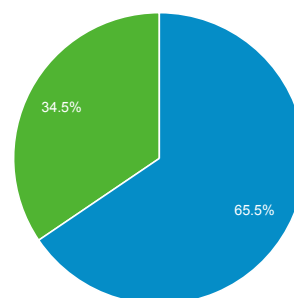

Language	Sessions	% Sessions
1. en-us	27,952	65.40%
2. ar	7,772	18.18%
3. en-gb	3,296	7.71%
4. ar-ae	1,219	2.85%
5. fr	633	1.48%
6. ar-sa	355	0.83%
7. ar-eg	294	0.69%
8. en	208	0.49%
9. (not set)	162	0.38%
10. fr-fr	146	0.34%