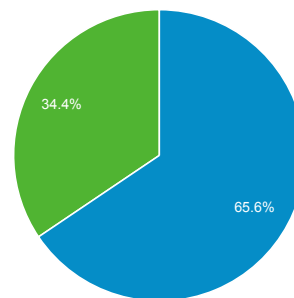

Oct 1, 2015 - Dec 31, 2015

Audience Overview

All Users
100.00% Sessions

Overview

Sessions
32,696

Users
23,500

Pageviews
102,831

Pages / Session
3.15

Avg. Session Duration
00:03:45

Bounce Rate
49.96%

% New Sessions
65.42%

■ New Visitor ■ Returning Visitor

Language	Sessions	% Sessions
1. en-us	21,265	65.04%
2. ar	5,834	17.84%
3. en-gb	2,671	8.17%
4. ar-ae	866	2.65%
5. fr	481	1.47%
6. ar-sa	304	0.93%
7. en	229	0.70%
8. ar-eg	217	0.66%
9. de-de	129	0.39%
10. fr-fr	94	0.29%