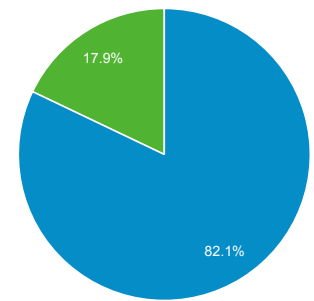

Audience Overview

All Users
100.00% Users

Apr 1, 2017 - Jun 30, 2017

Overview

■ New Visitor ■ Returning Visitor

Language	Users	% Users
1. en-us	22,504	65.73%
2. ar	6,248	18.25%
3. en-gb	2,510	7.33%
4. ar-ae	1,211	3.54%
5. fr	401	1.17%
6. ar-eg	390	1.14%
7. ar-sa	183	0.53%
8. en	103	0.30%
9. fr-fr	90	0.26%
10. en-ca	54	0.16%