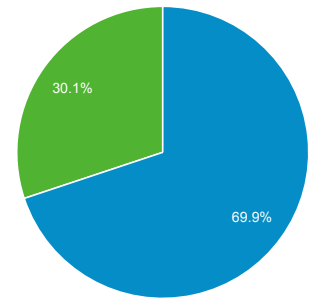

Sessions 49,995	Users 37,043	Pageviews 144,810
Pages / Session 2.90	Avg. Session Duration 00:03:14	Bounce Rate 53.68%
% New Sessions 69.76%		

■ New Visitor ■ Returning Visitor