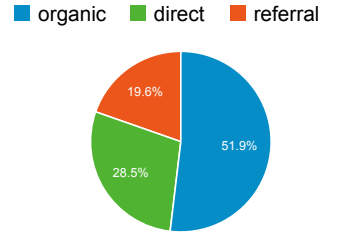

NCEMA Web Statistics

Apr 1, 2013 - Jun 30, 2013

All Sessions
100.00%

+ Add Segment

Visits

Avg. Visit Duration

Visits by Traffic Type

Visits

16,567
% of Total: 100.00% (16,567)

Avg. Time on Page

00:01:39
Site Avg: 00:01:39 (0.00%)

% New Visits

65.91%
Site Avg: 65.91% (0.00%)

Visits by Browser

Browser	Sessions
Internet Explorer	6,588
Chrome	3,277
Safari	2,137
BlackBerry	1,619
Firefox	1,316
Android Browser	903
Safari (in-app)	590
Opera Mini	40
Opera	34
BlackBerry9700	21

Visits and Avg. Visit Duration by Country / Territory

Country / Territory	Sessions	Avg. Session Duration
United Arab Emirates	13,692	00:03:57
Saudi Arabia	416	00:02:01
India	317	00:02:40
United States	269	00:03:42
United Kingdom	256	00:03:34
Egypt	180	00:13:47
Oman	119	00:03:56
Jordan	111	00:03:46
Qatar	107	00:04:23
Algeria	80	00:01:20

Visits by Language

Language	Sessions
en-us	11,676
ar	2,415
en-gb	660
en	454
ar-ae	364
ar-sa	315
en_gb	254
fr	165
ar-eg	52
ja	40

Visits and Pageviews by Mobile (Including Tablet)

Mobile (Including Tablet)	Sessions	Pageviews
No	11,484	45,181
Yes	5,083	10,652